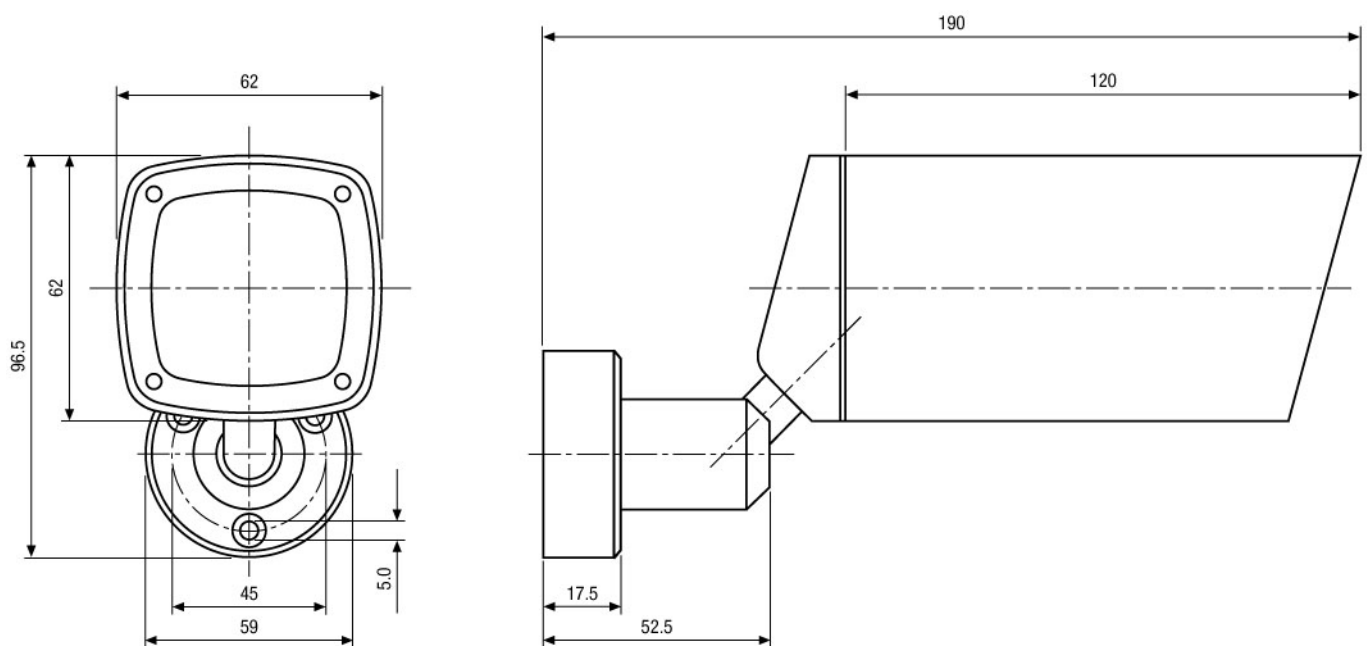

Accessories

70448 / VT-PS12DC-6

Plug-in Power Supply Unit 100-240VAC 12VDC (1.0Amp),
Regulated, w. open Ends

77773 / VT-PS12DCDT1

PSU 12VDC/1.0A, Regulated, Desktop Version, 1.8m
Cables each w. open ends

88148 / W3 INST-KIT1

Installation Kit for W3 Housings: Mount Adapter,
Decoration Plate, Screw Set

Product Information

*) For ceiling installation please contact Videor Technical in advance. They will modify the camera before shipping.

Maße/Dimensions: mm

Sicherheitssysteme Uebachs GmbH
Your Contact: Fridtjof Uebachs
Königsallee 22 · 40212 Düsseldorf
Phone 0211-210744-0 · Fax 0211-210744-29
technik@uebachs.de · www.uebachs.de