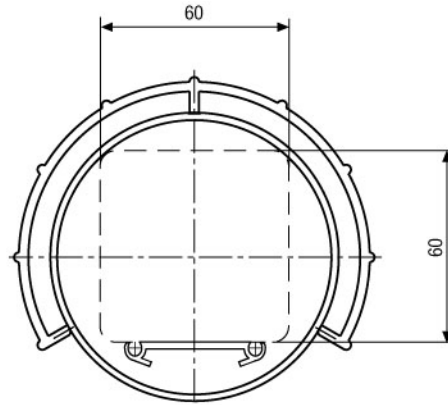

Maße/Dimensions: mm

Sicherheitssysteme Uebachs GmbH
Your Contact: Fridtjof Uebachs
Königsallee 22 · 40212 Düsseldorf
Phone 0211-210744-0 · Fax 0211-210744-29
technik@uebachs.de · www.uebachs.de