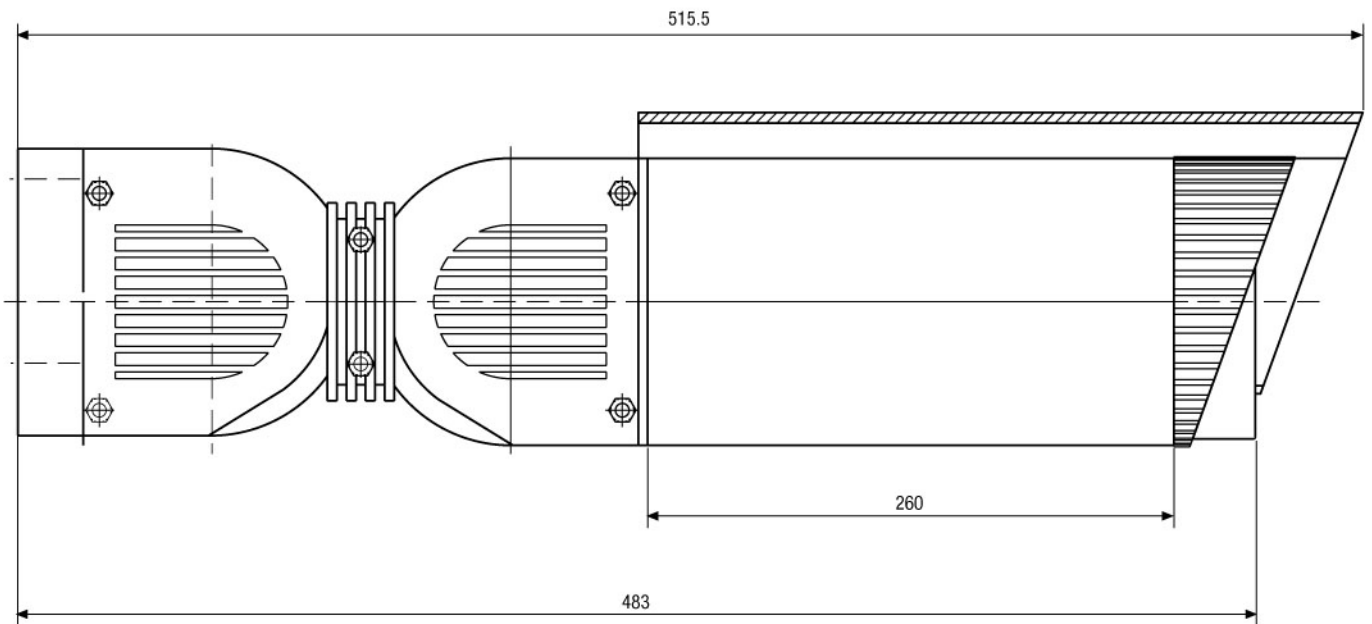

Maße/Dimensions: mm

Sicherheitssysteme Uebachs GmbH
Your Contact: Fridtjof Uebachs
Königsallee 22 · 40212 Düsseldorf
Phone 0211-210744-0 · Fax 0211-210744-29
technik@uebachs.de · www.uebachs.de