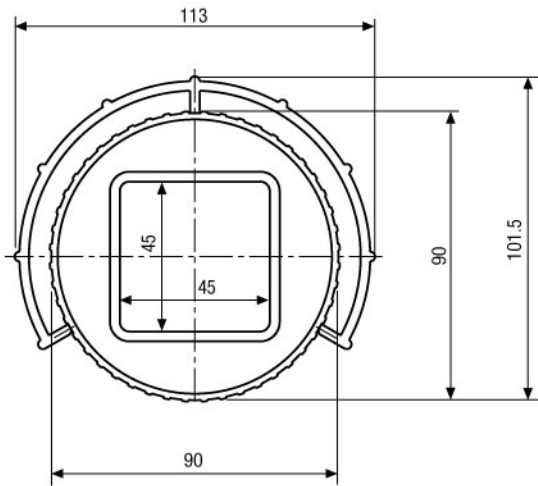

Maße/Dimensions: mm

Sicherheitssysteme Uebachs GmbH
Your Contact: Fridtjof Uebachs
Königsallee 22 · 40212 Düsseldorf
Phone 0211-210744-0 · Fax 0211-210744-29
technik@uebachs.de · www.uebachs.de